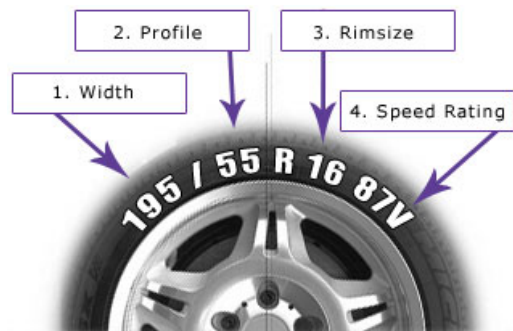

Don't be a victim of perception when it comes to tyres...

We at The Donalds Group specialise in all brands of tyre fitting and balancing. Using the latest state of the art machinery we offer superior tyre fitting with care and attention to detail, providing you with the very best service locally.

Any make, any model, who offers more...

- ✓ **FREE** Fitting
- ✓ **FREE** Tyre Health Check
- ✓ All Tyre Brands Available
- ✓ Wheel Alignment Specialists
- ✓ Price Match Programme
- ✓ While you Wait Facilities

FREE Online Quotation System

Feel free to contact one of Tyre specialists at your local dealer to get an instant fitted cost for your new tyres today. Or alternatively complete our online form for no obligation quotation.

In order to get the correct quotes, we require the specification of your tyre, the diagram on the opposite side will aid you with the details we require.

We surveyed a popular local fast fit tyre centres and the results are as follows:

(Based on a typical example tyre 205/55/16 Bridgestone ER300 from 2009 Survey)

Kwik-Fit: £115.97inc

The Donalds Group: £110.05inc