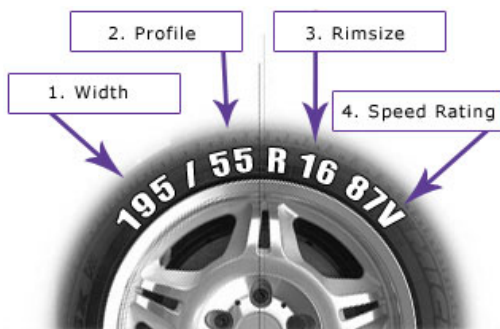

Competitive Tyre Service

Feel free to contact one of our Tyre specialists at your local dealer to get an instant fitted cost for your new tyres today.

In order for an accurate quote we would require your tyre details. Please use the diagram below to locate the details for your quote today.